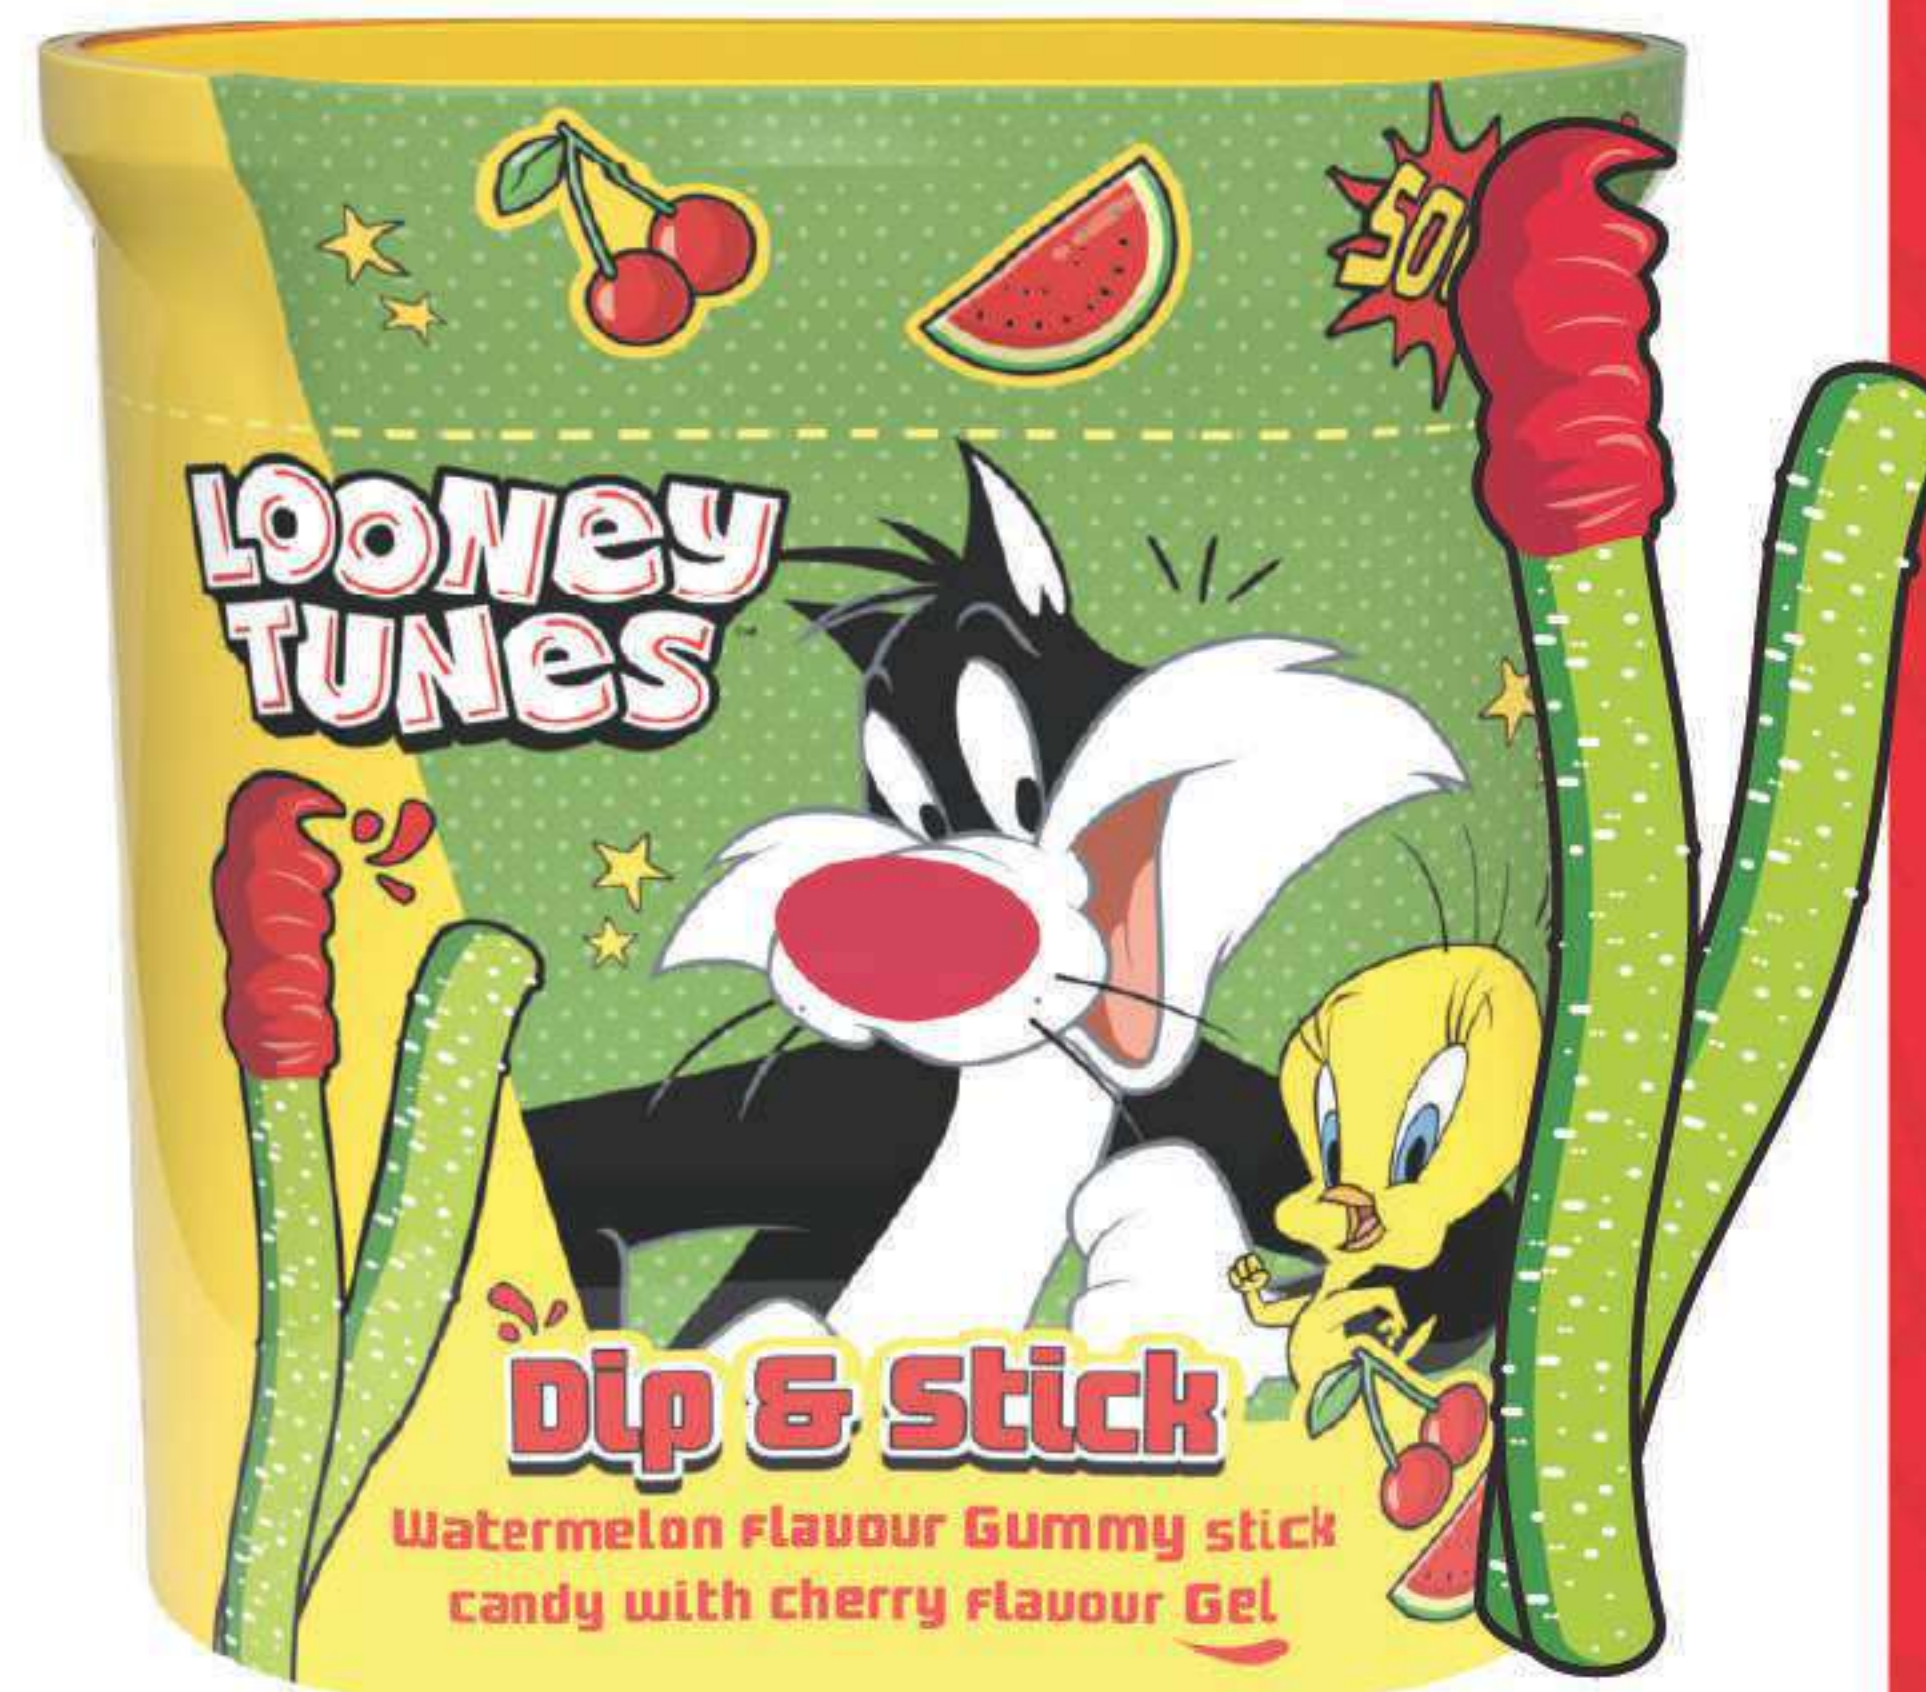

LOONEY TUNES™

DIP & STICK

Soft Gummy Sticks with Gel Dip

INFO:

- Packing: 12/4
- Net Weight: 50 g

Flavour: **Mix Fruits**
Item No: **C80052440**