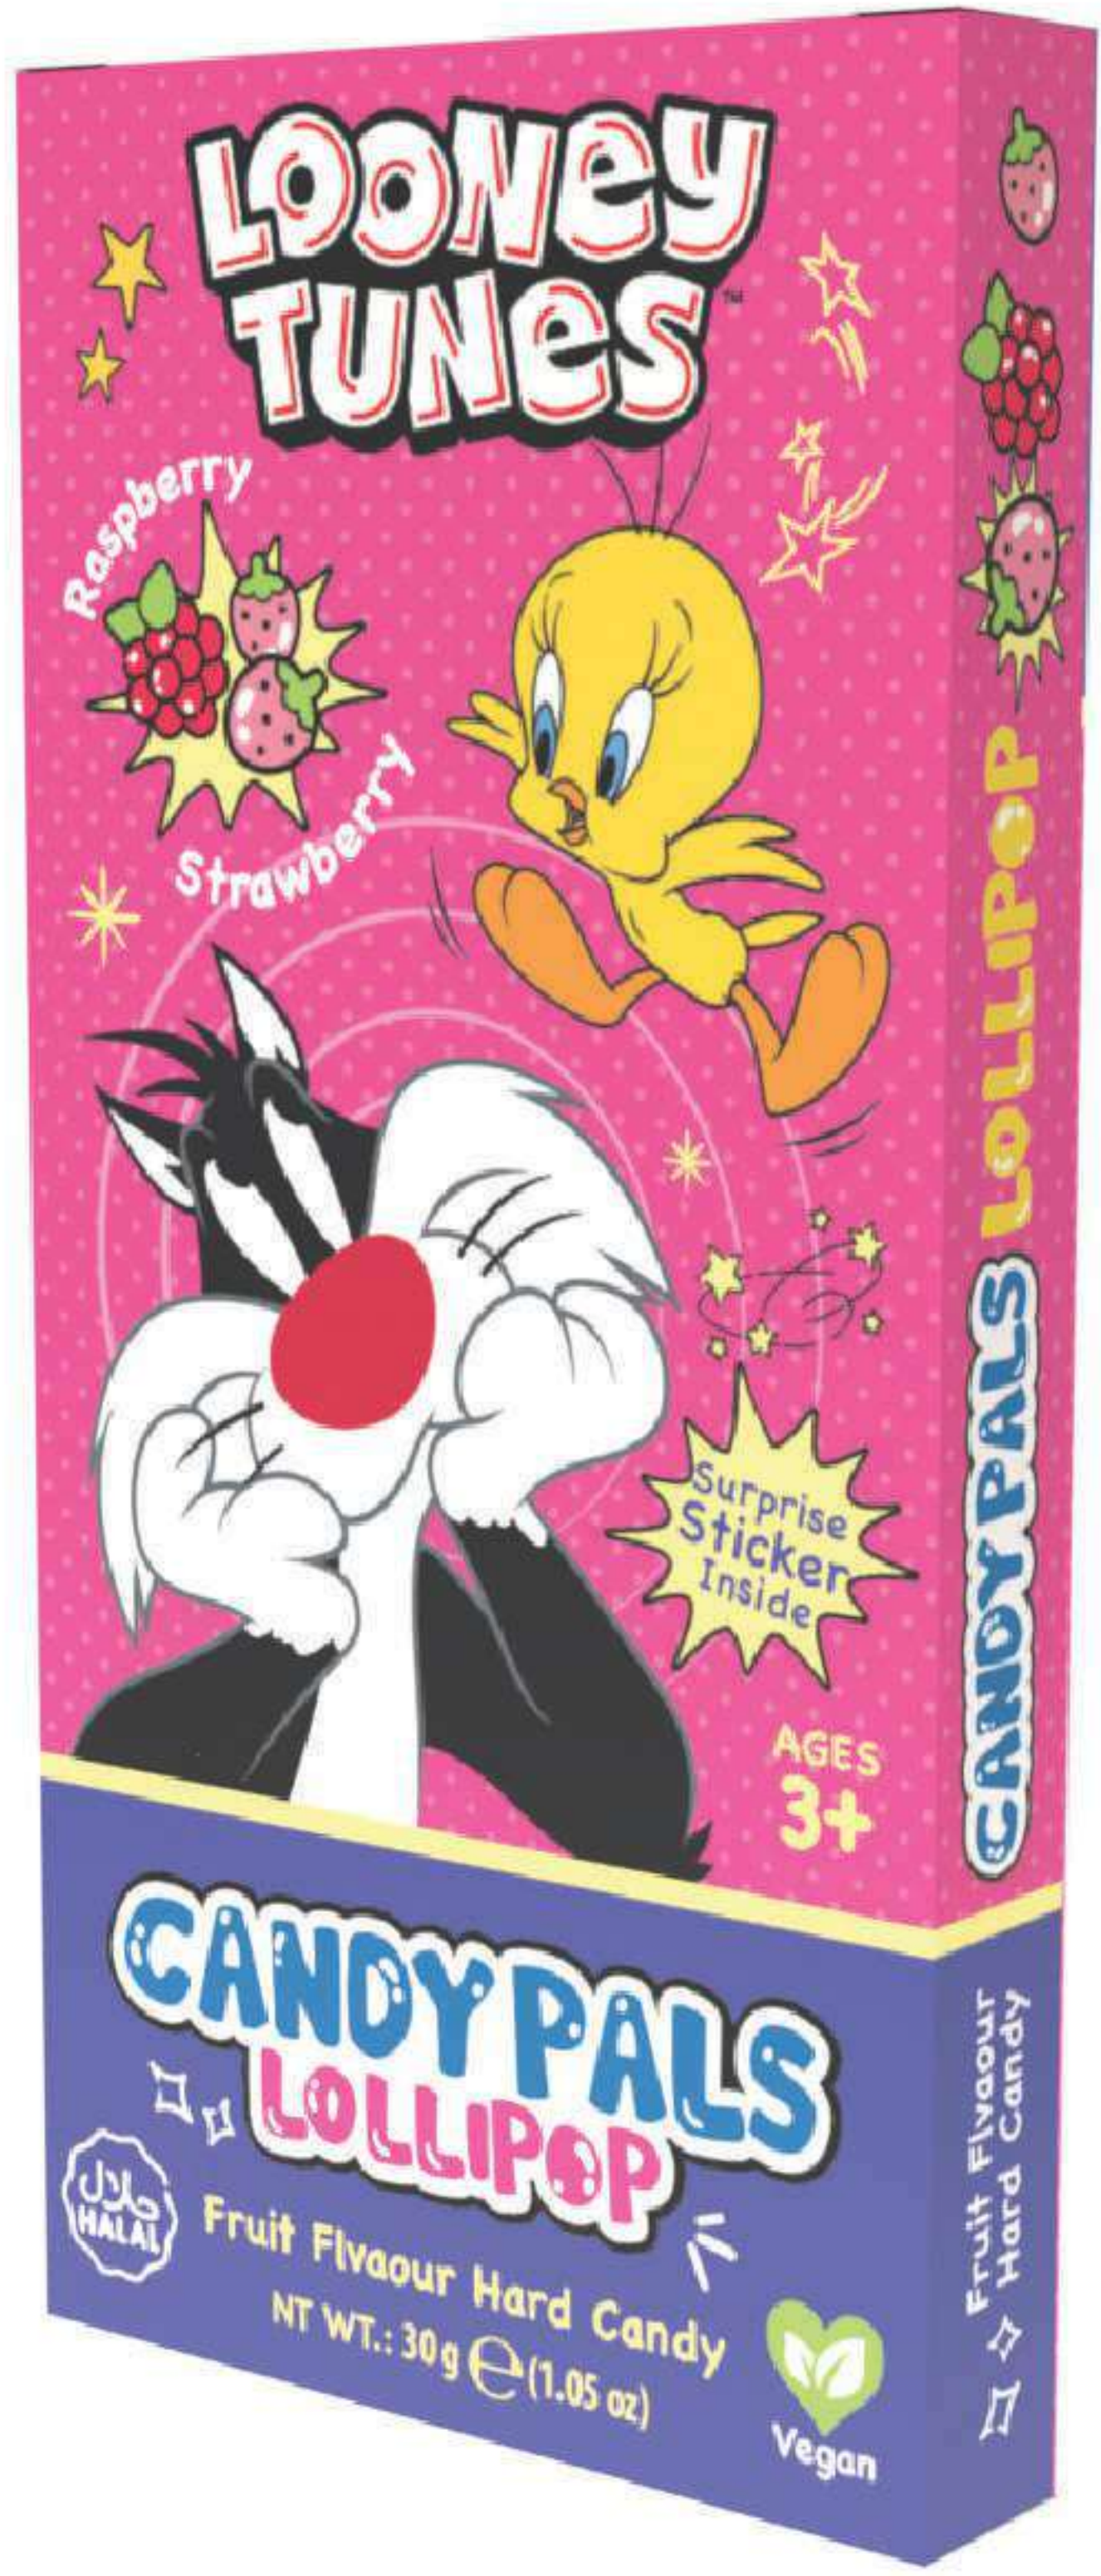

CANDY PALS LOLLIPOP

Fruit Flavour Hard Candy

INFO:

- Packing: 24/4
- Net Weight: 30 g

Surprise
Sticker
Inside

Flavour: **Strawberry & Raspberry**
Item No: **C80191940**