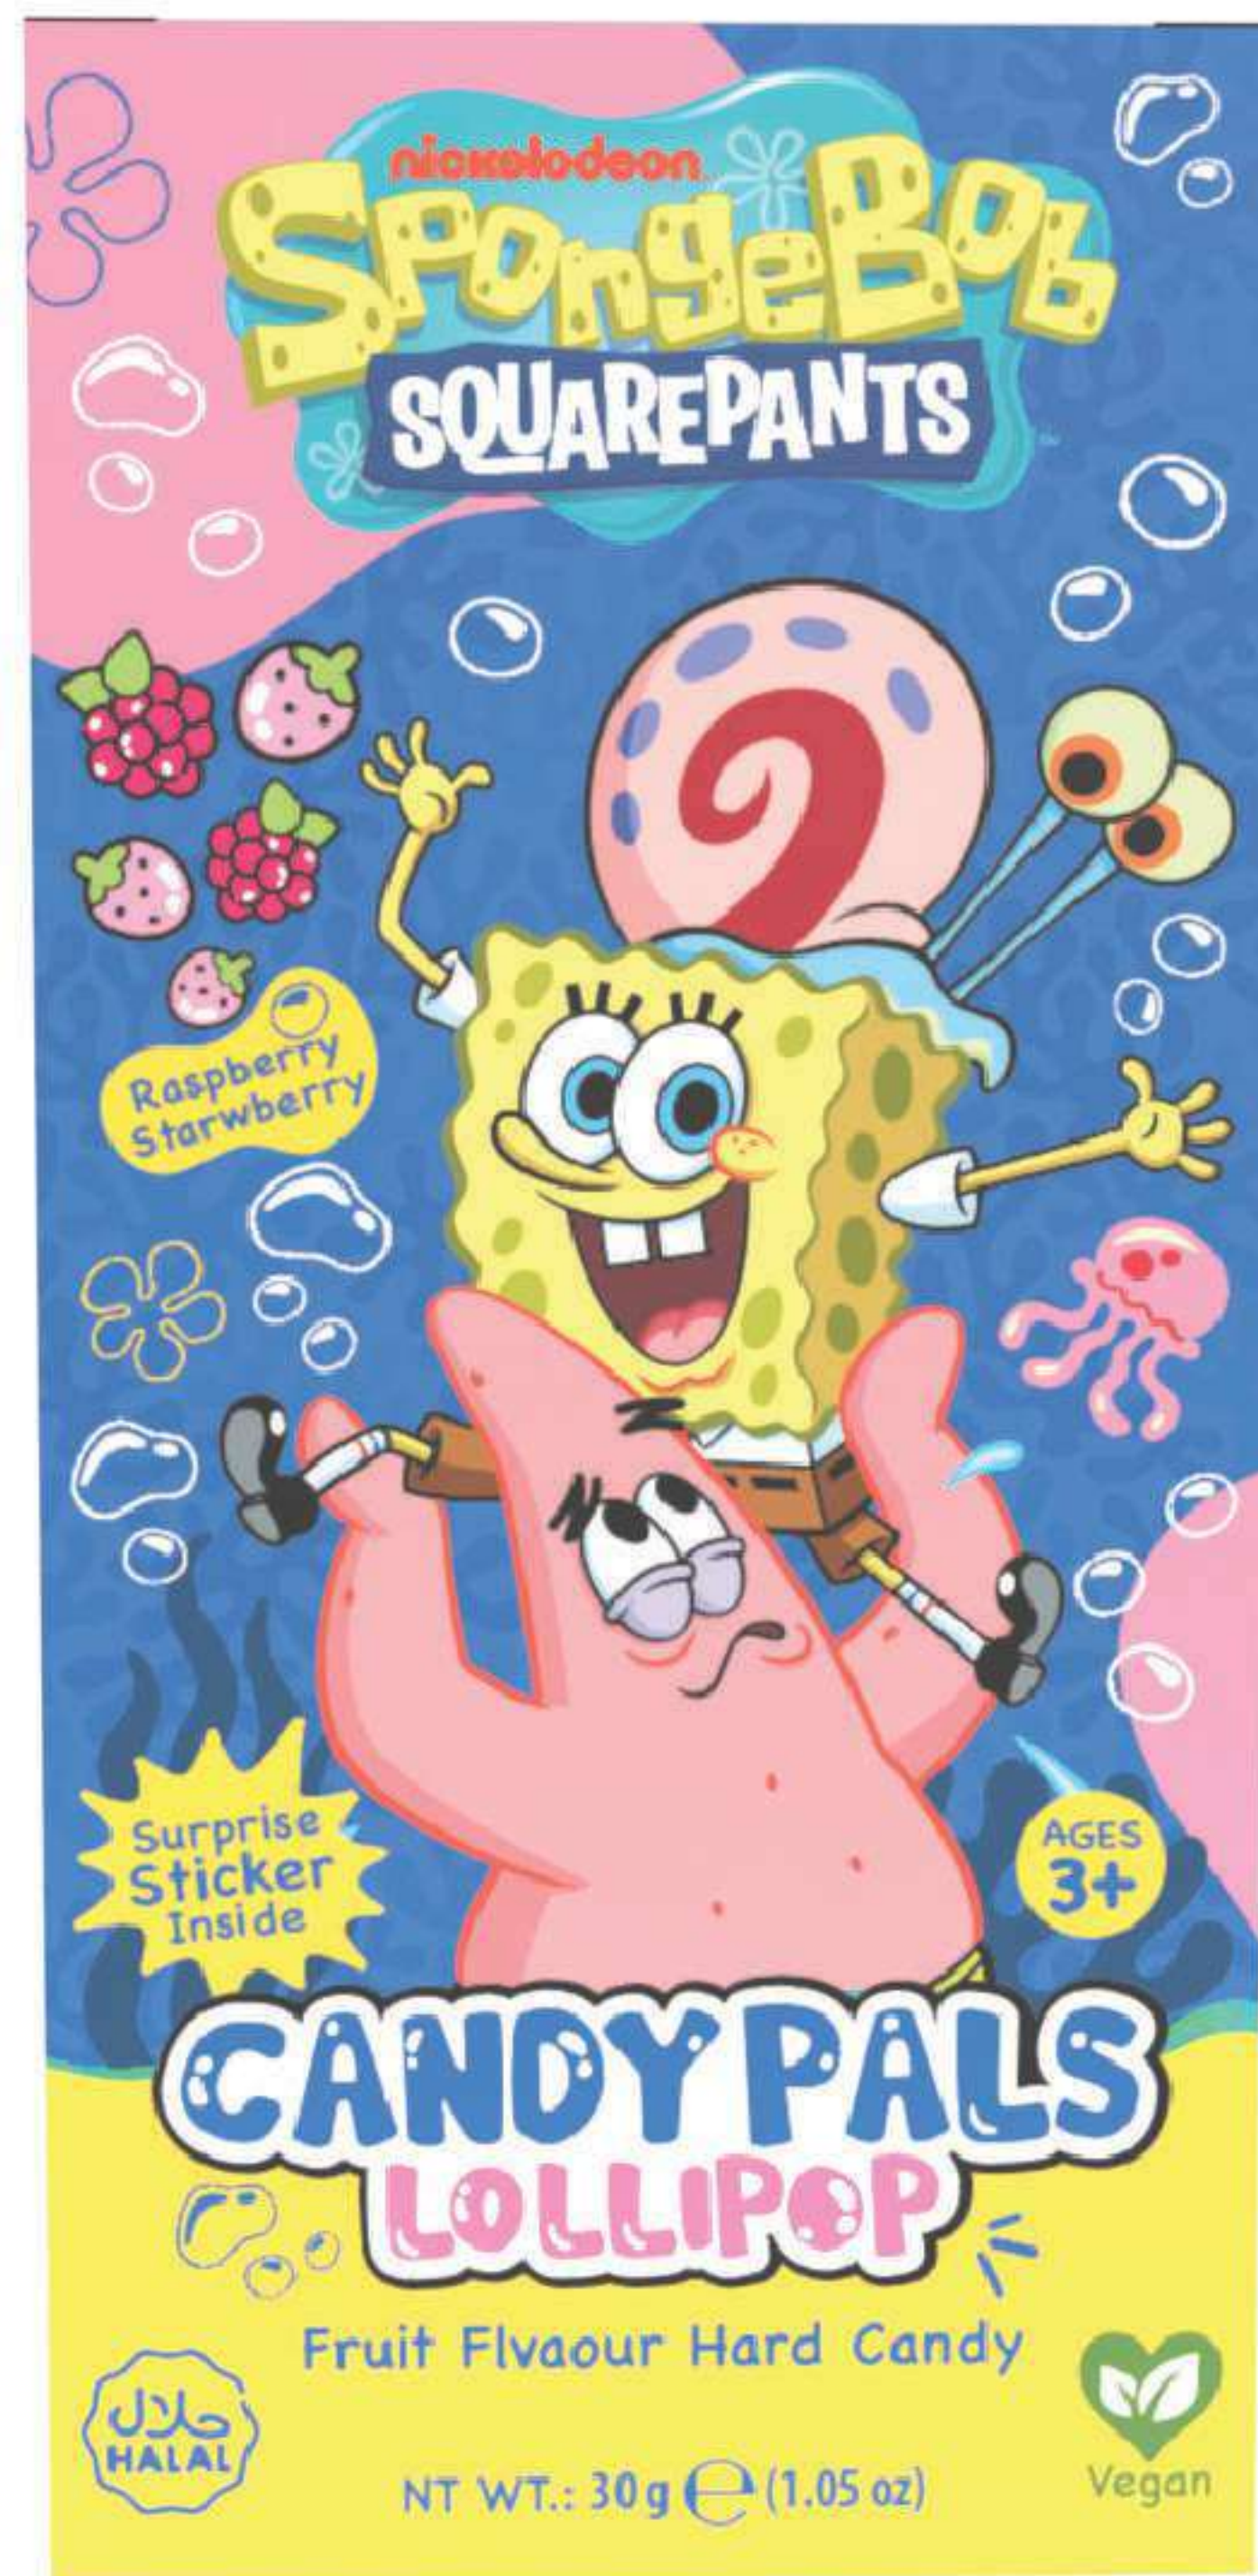

CANDY PALS LOLIPOP

Fruit Flavour Hard Candy

INFO:

- Packing: **24/4**
- Net Weight: **30 g**

Surprise Sticker Inside

Flavour: **Strawberry & Raspberry**
Item No: **C80191904**