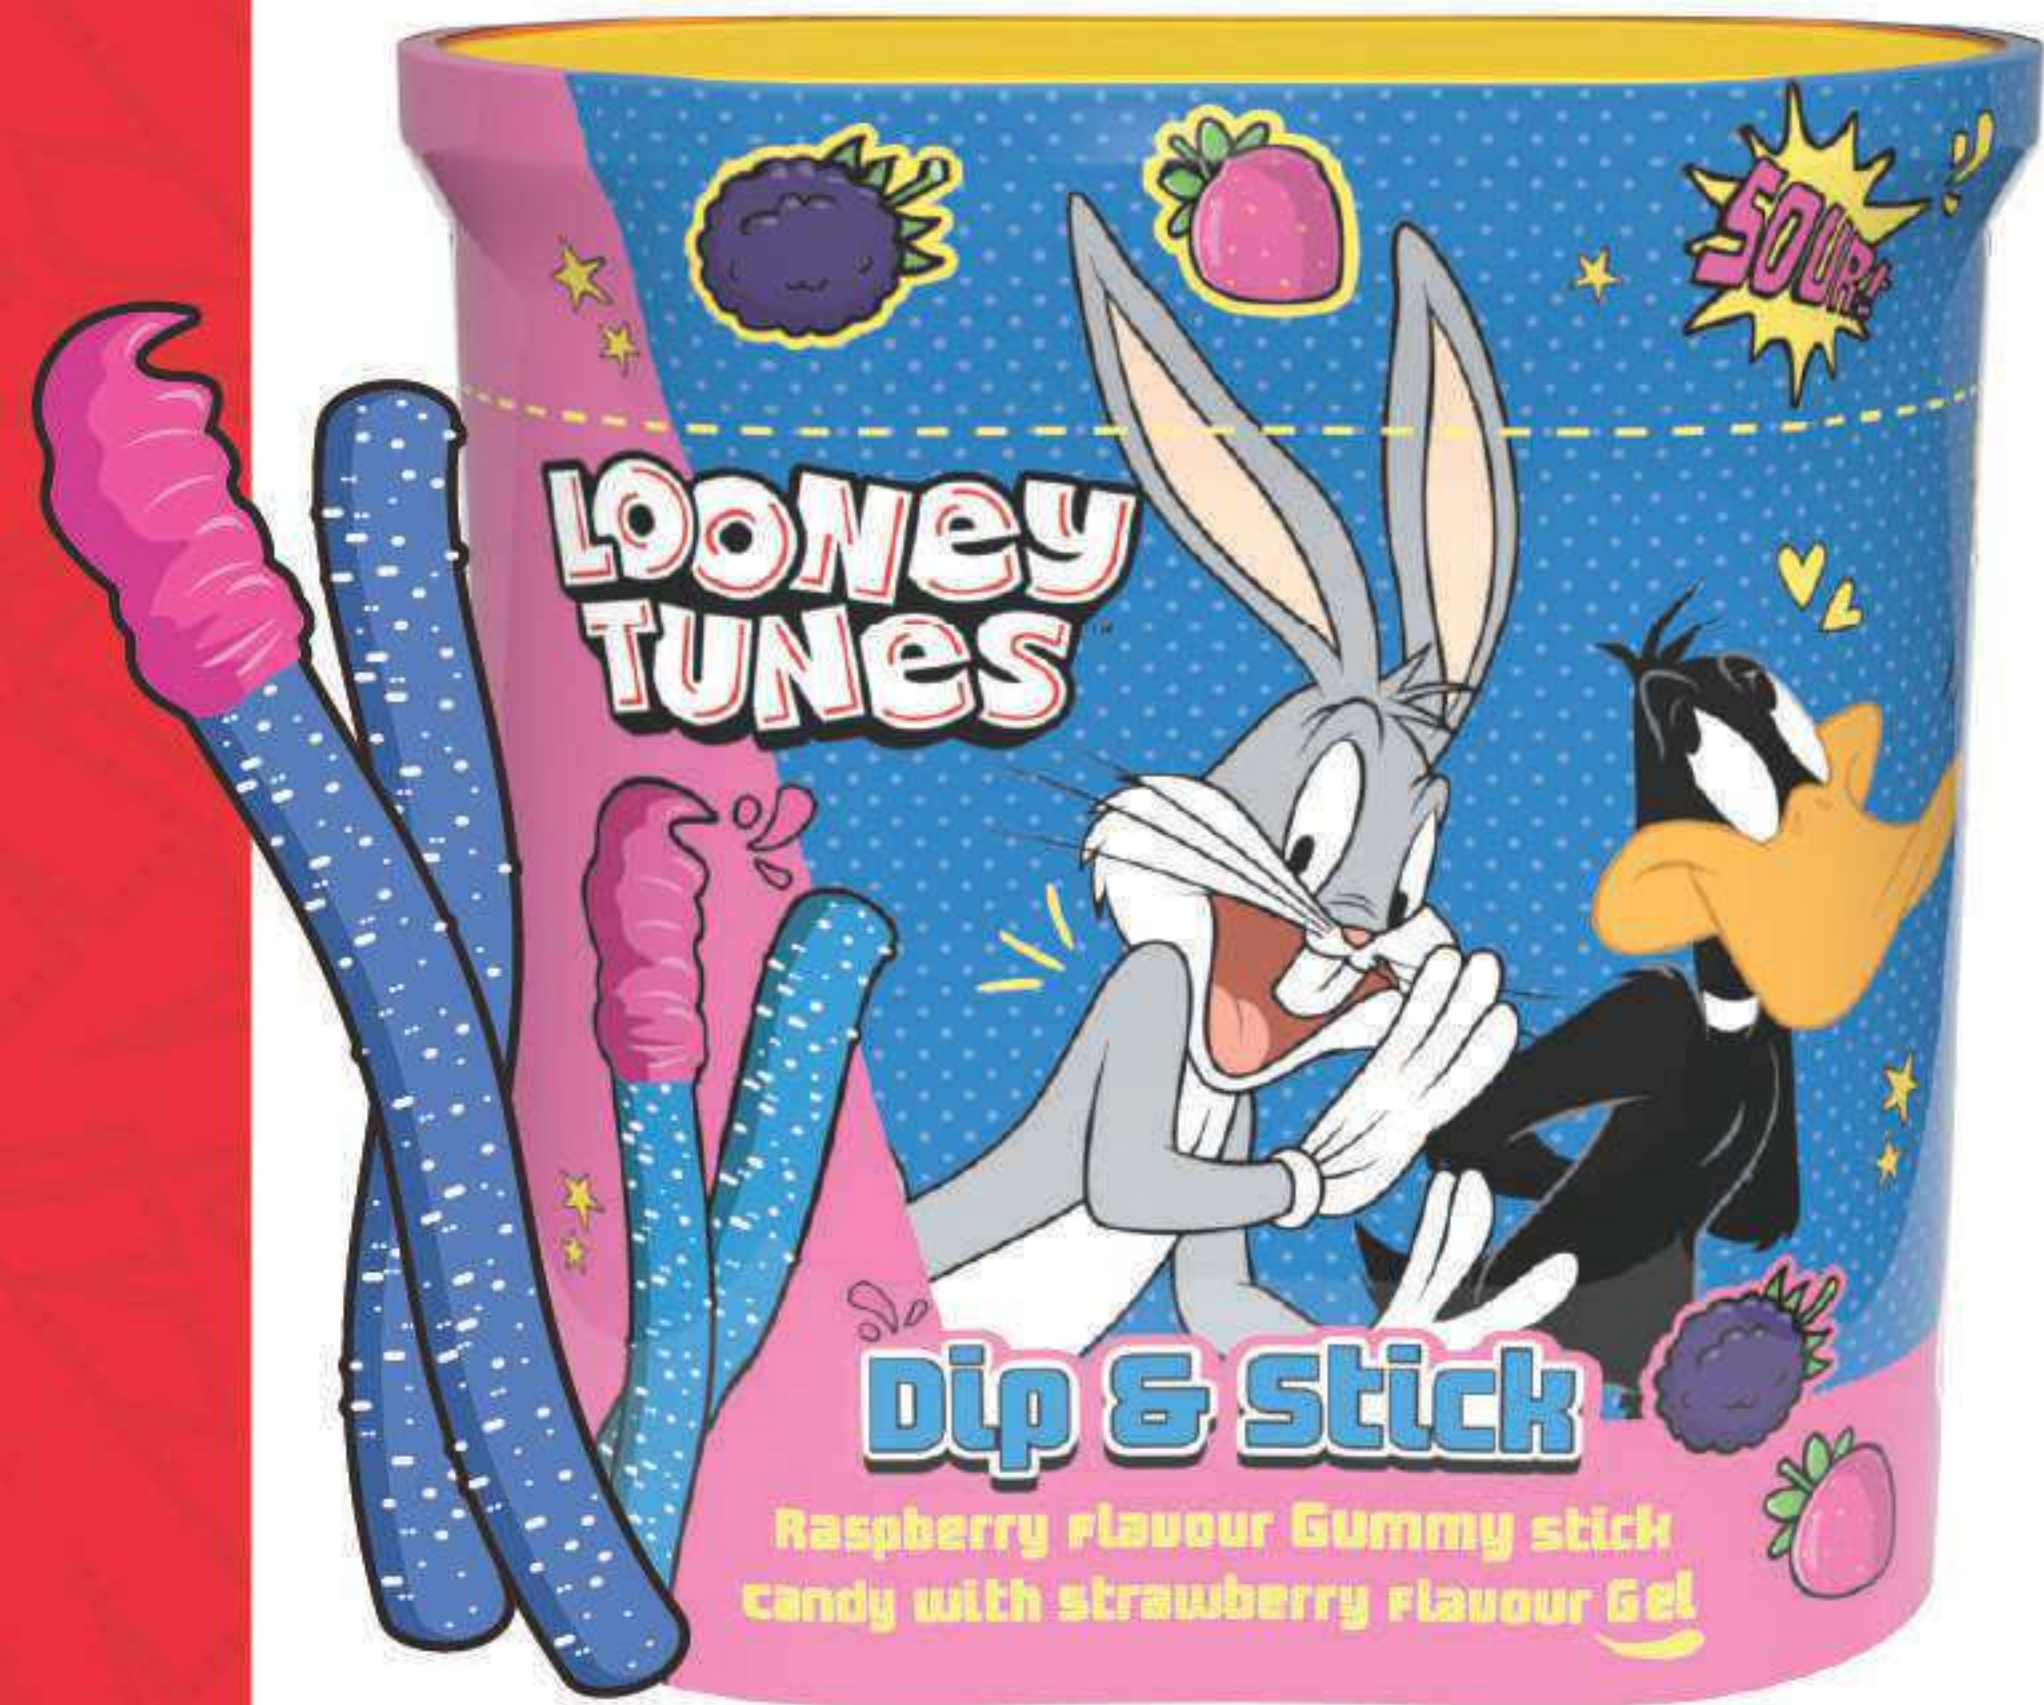

LOONEY TUNES™

DIP & STICK

Soft Gummy Sticks with Gel Dip

INFO:

- Packing: 12/4
- Net Weight: 50 g

Flavour: **Mix Fruits**
Item No: **C80052440**