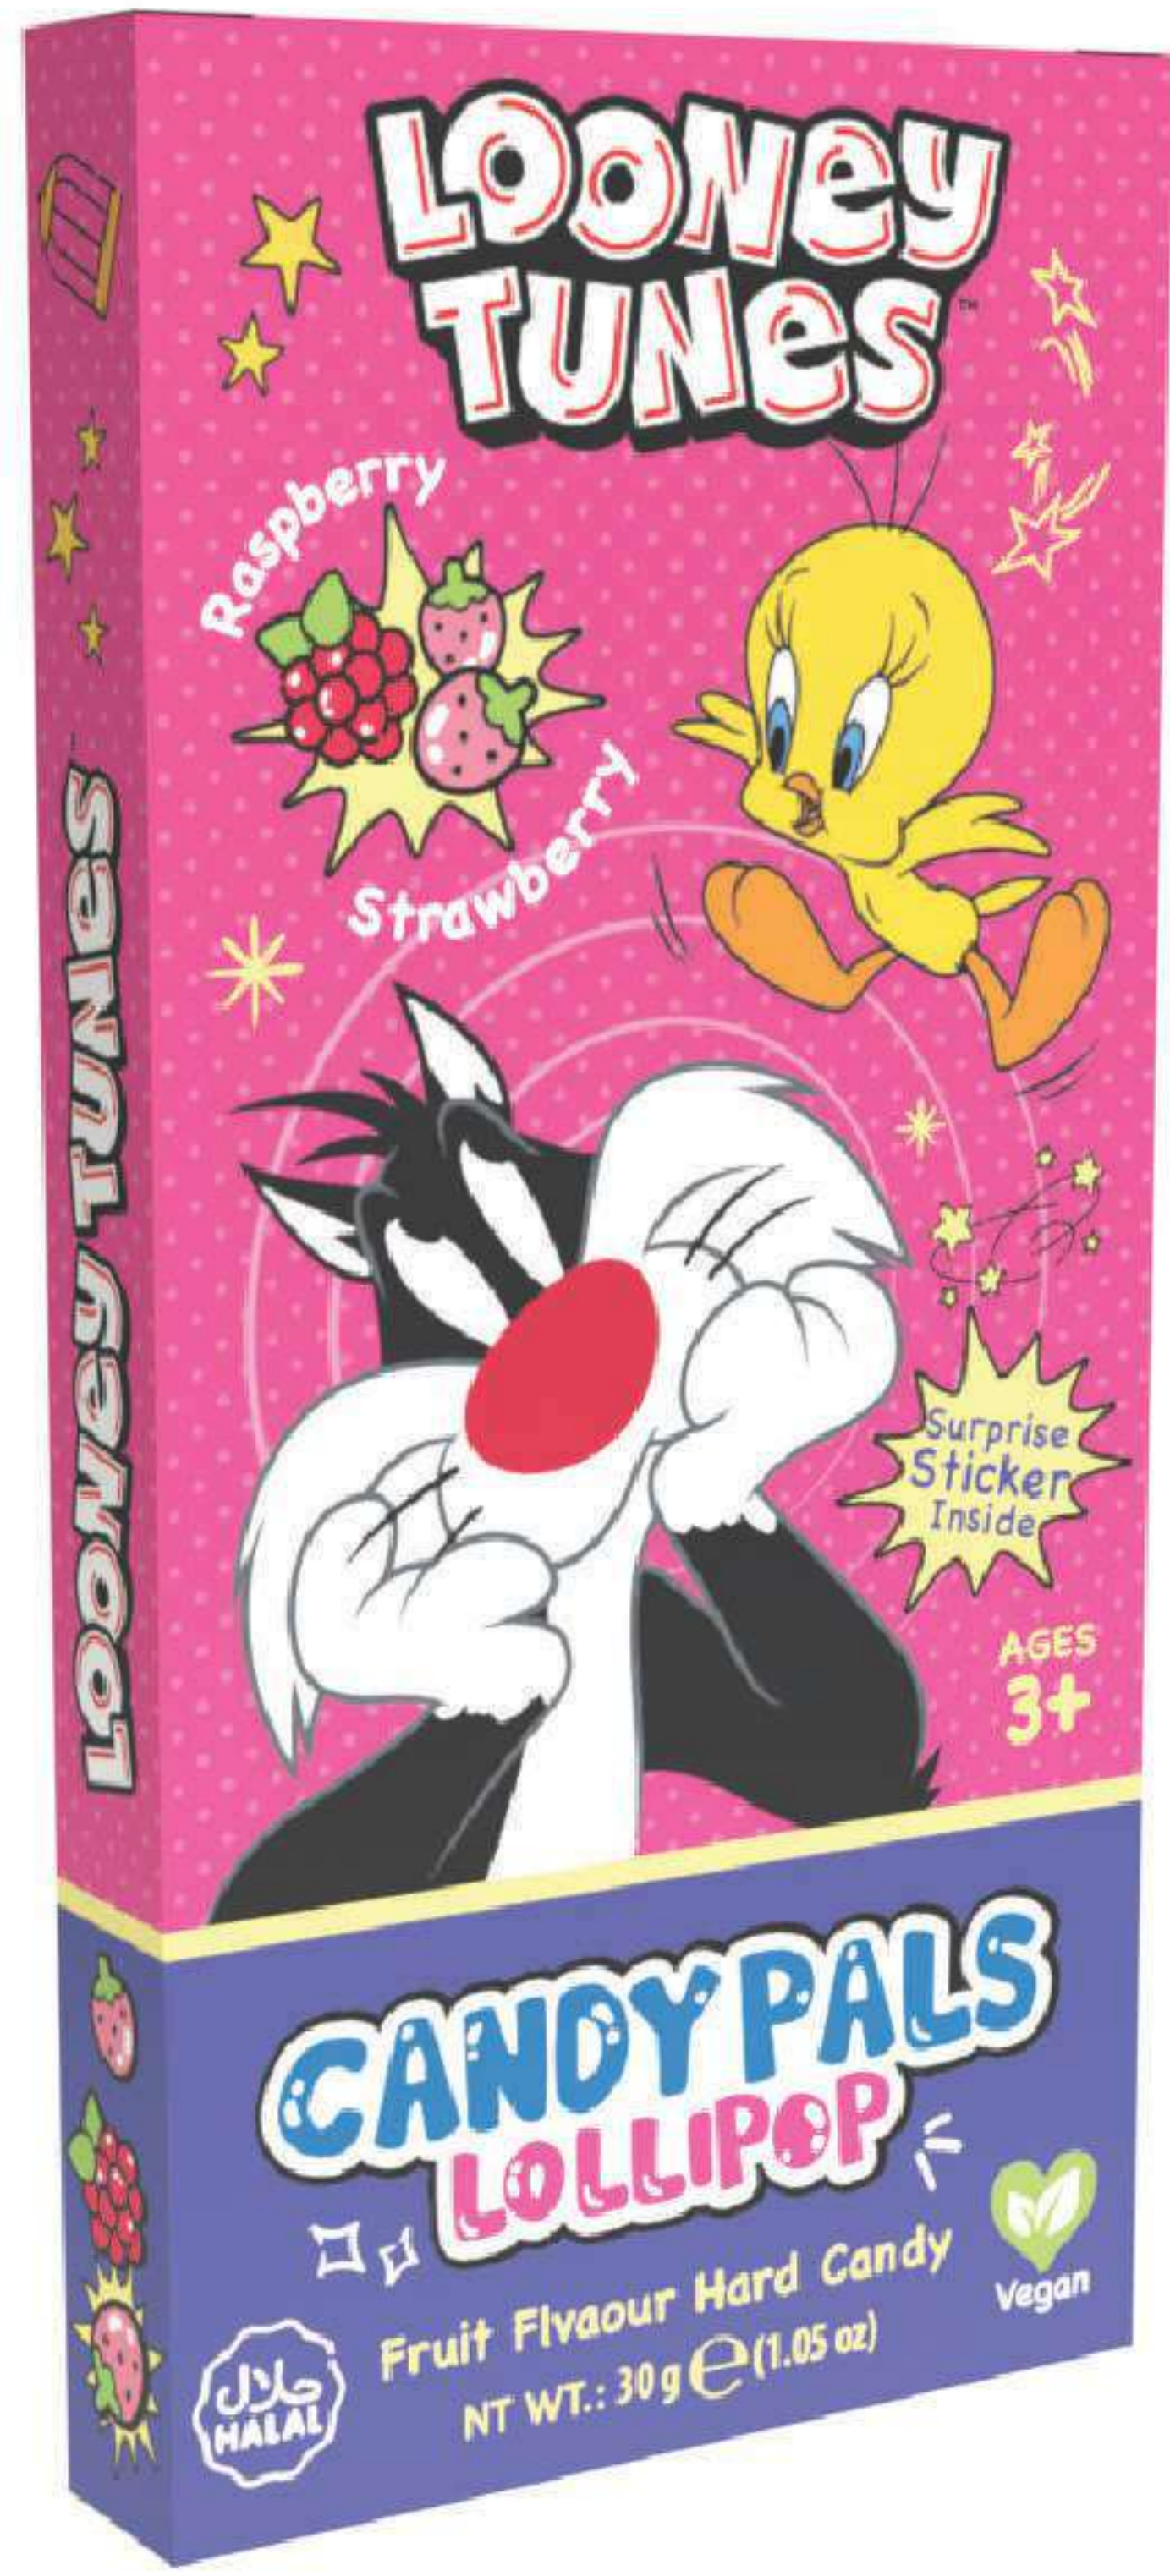

CANDY PALS LOLLIPOP

Fruit Flavour Hard Candy

INFO:

- Packing: 24/4
- Net Weight: 30 g

Surprise
Sticker
Inside

Flavour: **Strawberry & Raspberry**
Item No: **C80191940**